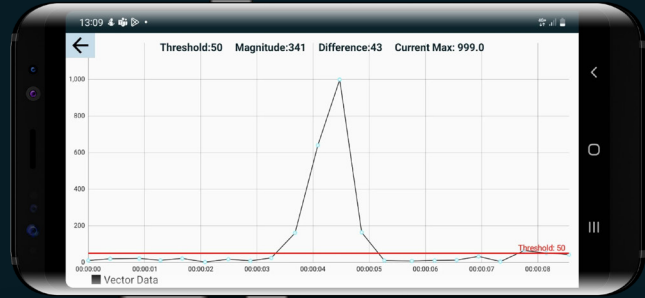

4003 Pig Signaller App

The IK Trax 4003 Pig Signaller App provides real-time alerts of any pig passage events, delivering detailed information directly to your device. It also allows you to easily update the parameters on the signaller. Available for Android, the app connects via Bluetooth for seamless operation.

Key Benefits

- Receive pig passage information directly on your device, eliminating the need to watch the signaller's display.
- Avoid entering hazardous areas by receiving information directly on your device, allowing you to monitor from a safer or more convenient location.
- Adjust app settings directly on your device without requiring manual changes on the signaller. Save your preferred settings for quick and consistent setup.
- View a graphical representation of a magnetic pig's signature for enhanced analysis and troubleshooting.