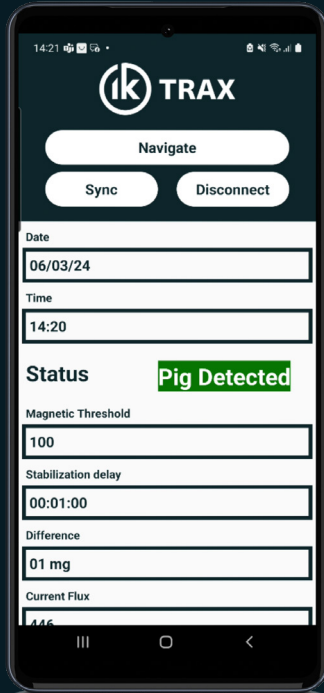

4003 Pig Signaller App

The IK Trax 4003 Pig Signaller App provides real-time alerts of any pig passage events, delivering detailed information directly to your device. It also allows you to easily update the parameters on the signaller. Available for Android, the app connects via Bluetooth for seamless operation.

Key Benefits

- Receive pig passage information directly on your device, eliminating the need to watch the signaller's display.
- Avoid entering hazardous areas by receiving information directly on your device, allowing you to monitor from a safer or more convenient location.
- Adjust app settings directly on your device without requiring manual changes on the signaller. Save your preferred settings for quick and consistent setup.
- View a graphical representation of a magnetic pig's signature for enhanced analysis and troubleshooting.